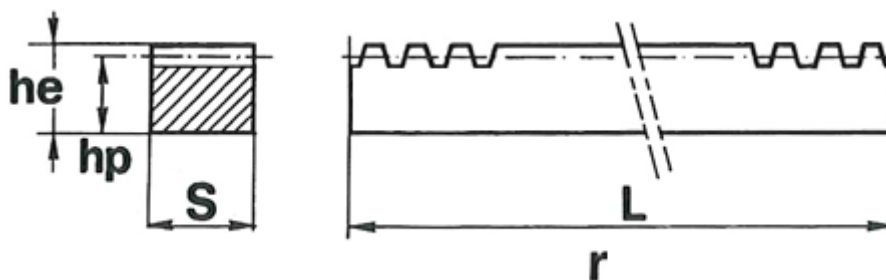

Data Sheet

Article number: 6165050503000
Description: Rack Module 5 50x50
length 3000 mm

Measures

Actual length	= 3000.23
hp	= 45
Module	= 5
No. of teeth	= 191
Nominal length	= 3000
Pitch	= 15.708
Profile Sxhe	= 50x50